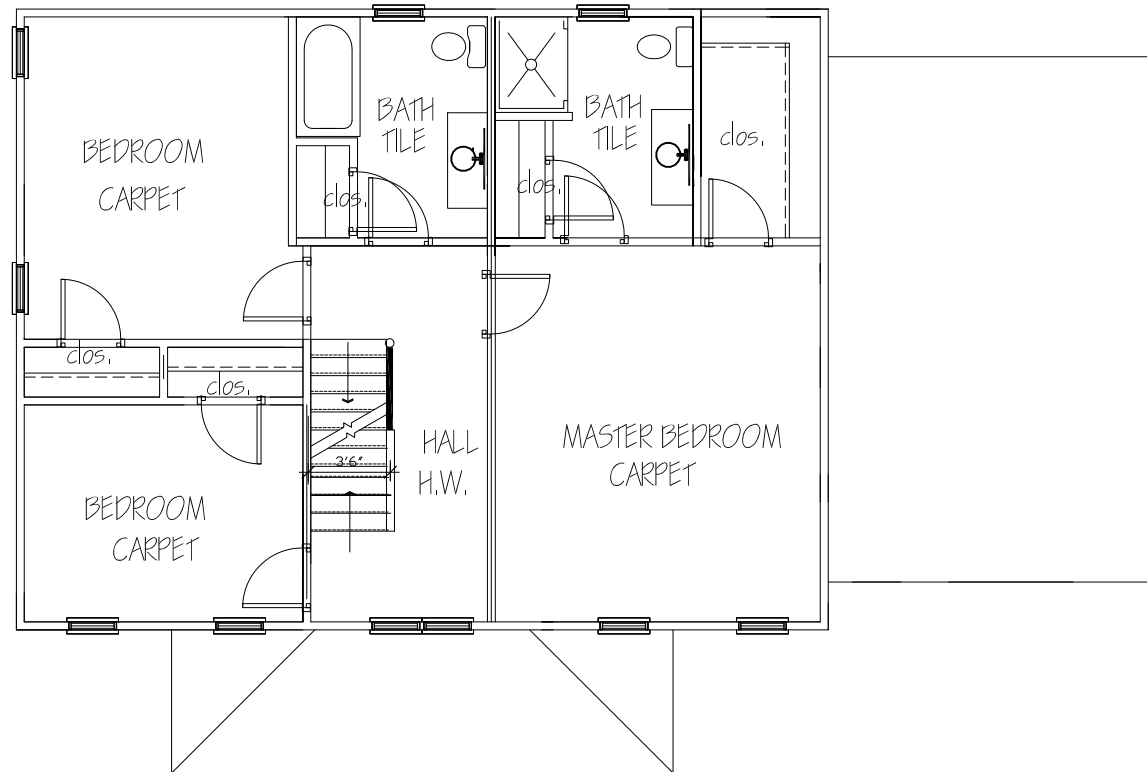

THE SIGNATURE

FOX HILL
FARM

1212 S.F.

884 S.F.

TOTAL: S.F. 2096

Front Elevation

THE SIGNATURE

FOX HILL
FARM

First Floor Plan

1308 S.F.

THE SIGNATURE

**FOX HILL
FARM**

Second Floor Plan

884 S.F.