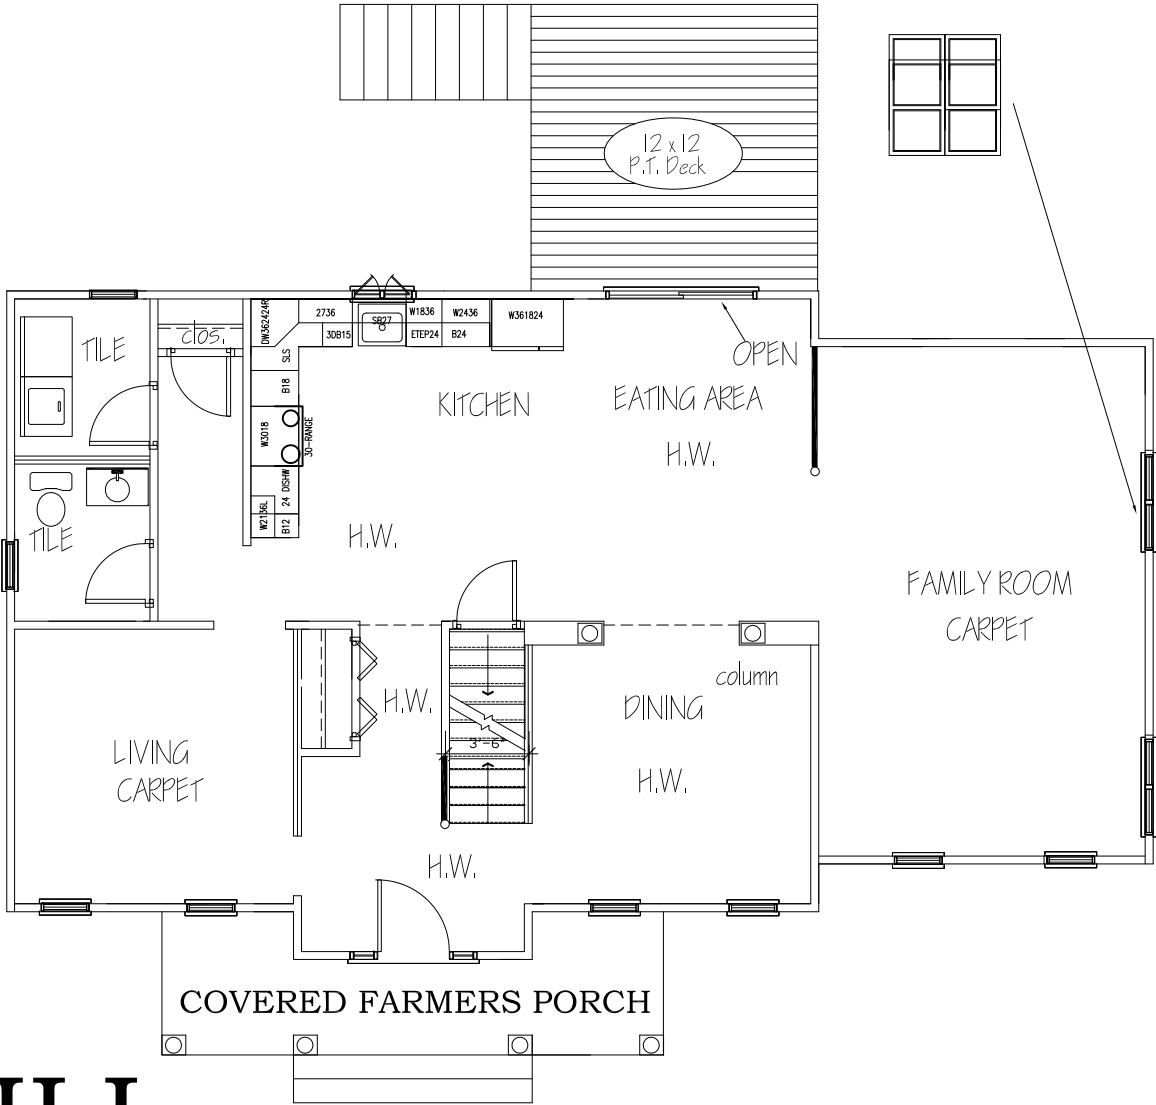

THE SIGNATURE

FOX HILL
FARM

1212 S.F.

884 S.F.

TOTAL: S.F. 2096

Front Elevation

THE SIGNATURE

FOX HILL
FARM

First Floor Plan

1308 S.F.

THE SIGNATURE

**FOX HILL
FARM**

Second Floor Plan

884 S.F.